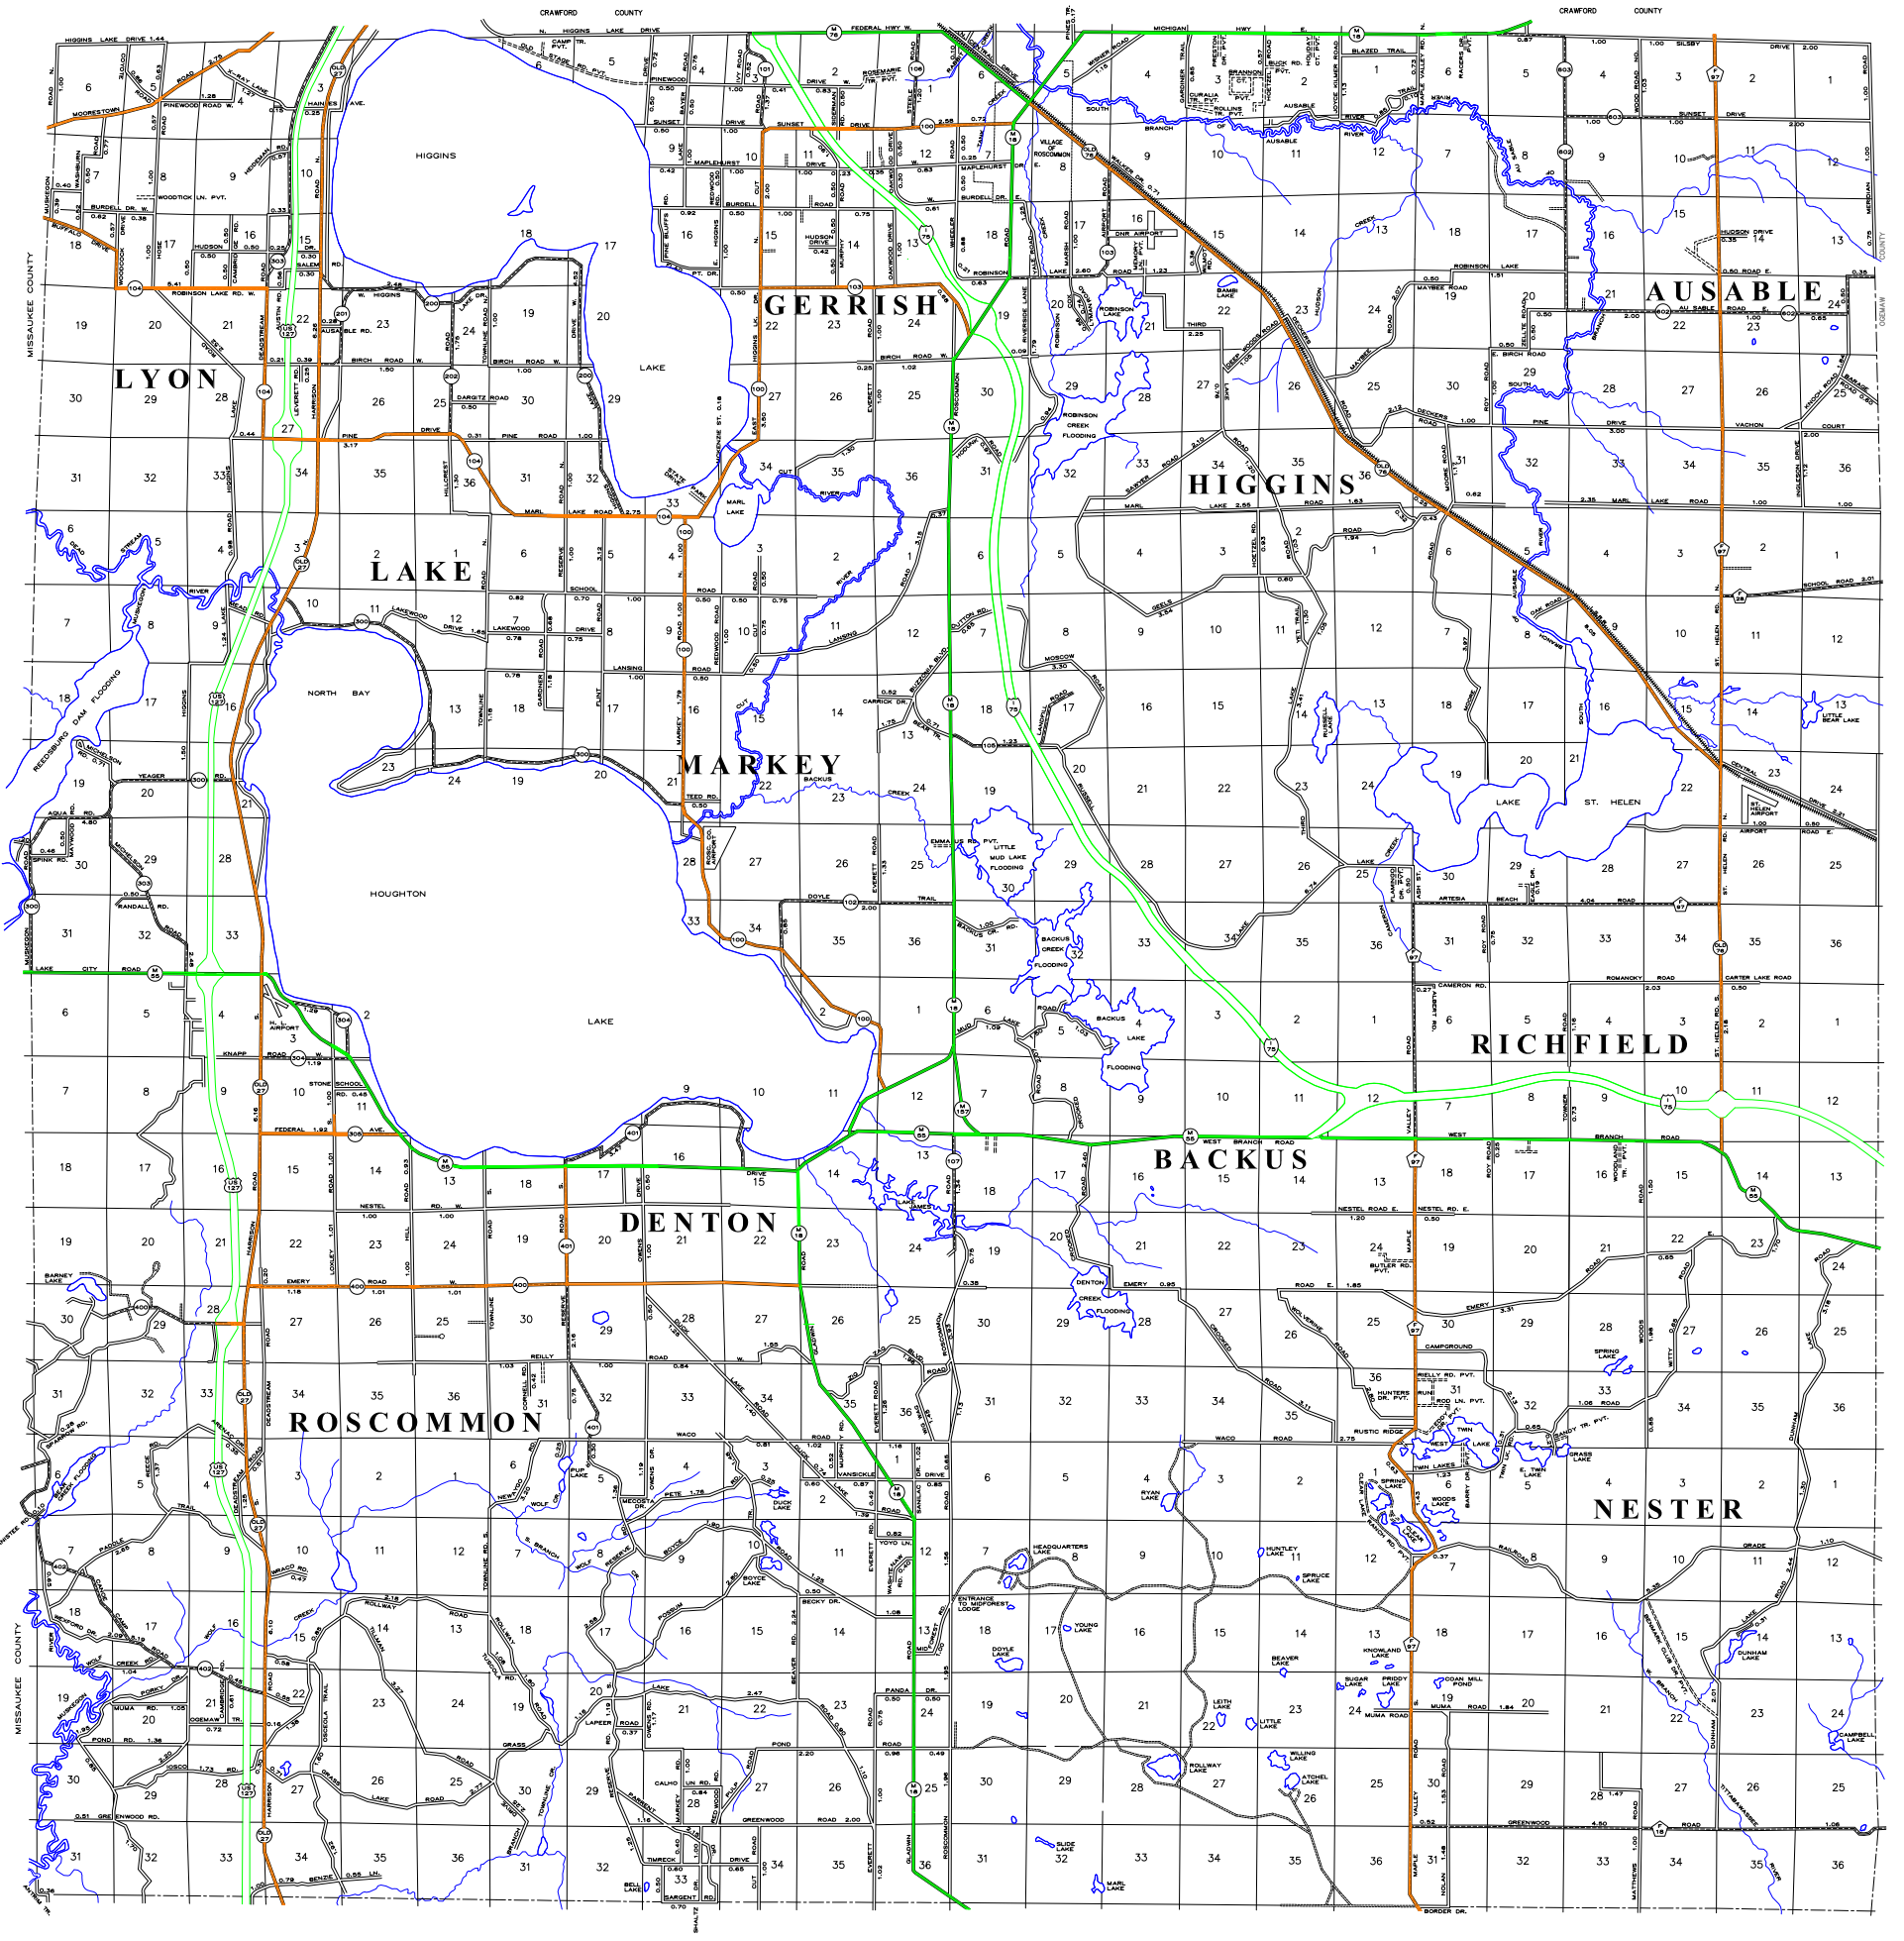

ROSCOMMON COUNTY ROAD COMMISSION

ALL SEASON ROUTES

(REVISED 03/03/2021)

 COUNTY ALL SEASON ROUTES

 STATE ALL SEASON ROUTES

CLARE COUNTY

GLADWIN COUNTY